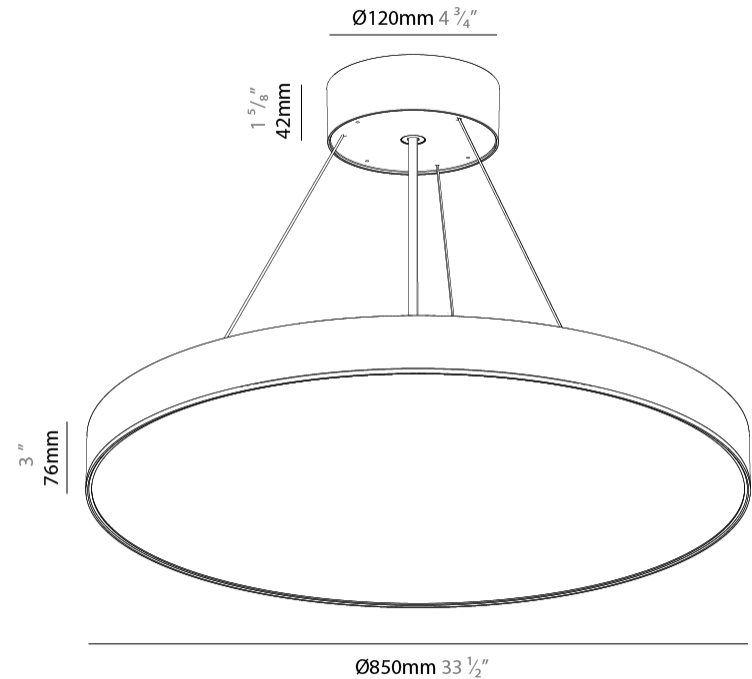

GENERAL

Series: Sign EVO
Partner: Prolicht
Division: Architectural
Installation: Suspension
Product Type: Pendant
Mounting Location: Ceiling
Light Distribution: Direct

PHYSICAL

Shape: Round
Diameter (mm): 850
Diameter (in): 33 7/16
Height (mm): 82
Height (in): 3 1/4
Weight (kg): 8.8
Diffuser: PMMA - Opal / Microprism / Clear Microprism
Fixture Finish: SSR / BKV / CWI / CRY / HAB / UFT / ITA / RUA / FTG / MYG / LOD / PUS / FRO / FUP / KIA / POP / BLS / SPG / MEY / GOH / CHC / COM / ABZ / JAG / OBR / MOS / ROR
Fixture Material: PMMA / Extruded Aluminum / Steel
Cable Details: 2000mm or 6000mm Transparent Cable

ELECTRICAL

Lamp Type: LED (Zhaga Standard)
Input Wattage (W): 47.2
Total Output Wattage (W): 42.7
Dimming: Non-Dimmable
Driver Included: Yes
Driver Location: Integrated
Driver Type: Constant Current - Universal
Driver Class: Class 2
Input Voltage (V): 120
Constant Current (MA): 700mA

LED

Color Temperature (°K): 2700 / 3000 / 3500 / 4000
Max. Delivered Lumen (lm): Max 7842
Nominal Lumen (lm): Max 8712
CRI: >90 CRI
Lamp Life (hrs): 50000

OPTICAL

RATINGS AND CERTIFICATIONS

Certified By: Certified for North American Standards
IP rating: IP40
Glare Rating: ≤ 19

PROJECT	_____
TYPE	_____
SPECIFIER	_____
QUANTITY	_____
DATE	_____