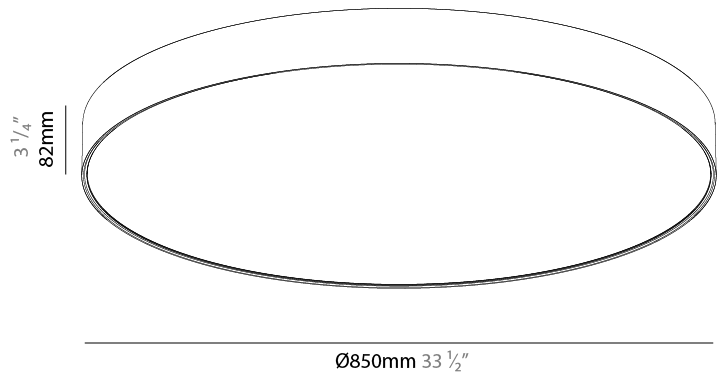

A3D407-HE-

base number   Color   Finishes   Finishes   Diffuser
Temperature   (Diamond)   (Triangle)   Options

1. To build a product code in our configurator select the specify button on the base model # product page
2. To build a manual product code on this datasheet choose from the options listed below in blue font and add the suffix to the base model #

GENERAL

Series: Sign EVO
Partner: Prolicht
Division: Architectural
Installation: Surface
Product Type: Ceiling Surface
Mounting Location: Ceiling
Light Distribution: Direct

PHYSICAL

Shape: Round
Diameter (mm): 850
Diameter (in): 33 ⁷/₁₆
Height (mm): 82
Height (in): 3 ³/₄
Weight (kg): 8.8
Diffuser: [PMMA - Opal](#) / [Microprism](#) / [Clear Microprism](#)
Fixture Finish: [SSR / BKV / CWI / CRY / HAB / UFT / ITA / RUA / FTG / MYG / LOD / PUS / FRO / FUP / KIA / POP / BLS / SPG / MEY / GOH / CHC / COM / ABZ / JAG / OBR / MOS / ROR](#)
Fixture Material: [PMMA](#) / [Extruded Aluminum](#) / [Steel](#)

ELECTRICAL

Lamp Type: LED (Zhaga Standard)
Input Wattage (W): 47.2
Total Output Wattage (W): 42.7
Dimming: Non-Dimmable
Driver Included: Yes
Driver Location: Integrated
Driver Type: Constant Current - Universal
Driver Class: Class 2
Input Voltage (V): 120

LED

Color Temperature (°K): [2700](#) / [3000](#) / [3500](#) / [4000](#)
Max. Delivered Lumen (lm): Max 7842
Nominal Lumen (lm): Max 8712
CRI: >90 CRI
Lamp Life (hrs): 50000

OPTICAL

RATINGS AND CERTIFICATIONS

Certified By: Certified for North American Standards
IP rating: IP40
Glare Rating: ≤ 19